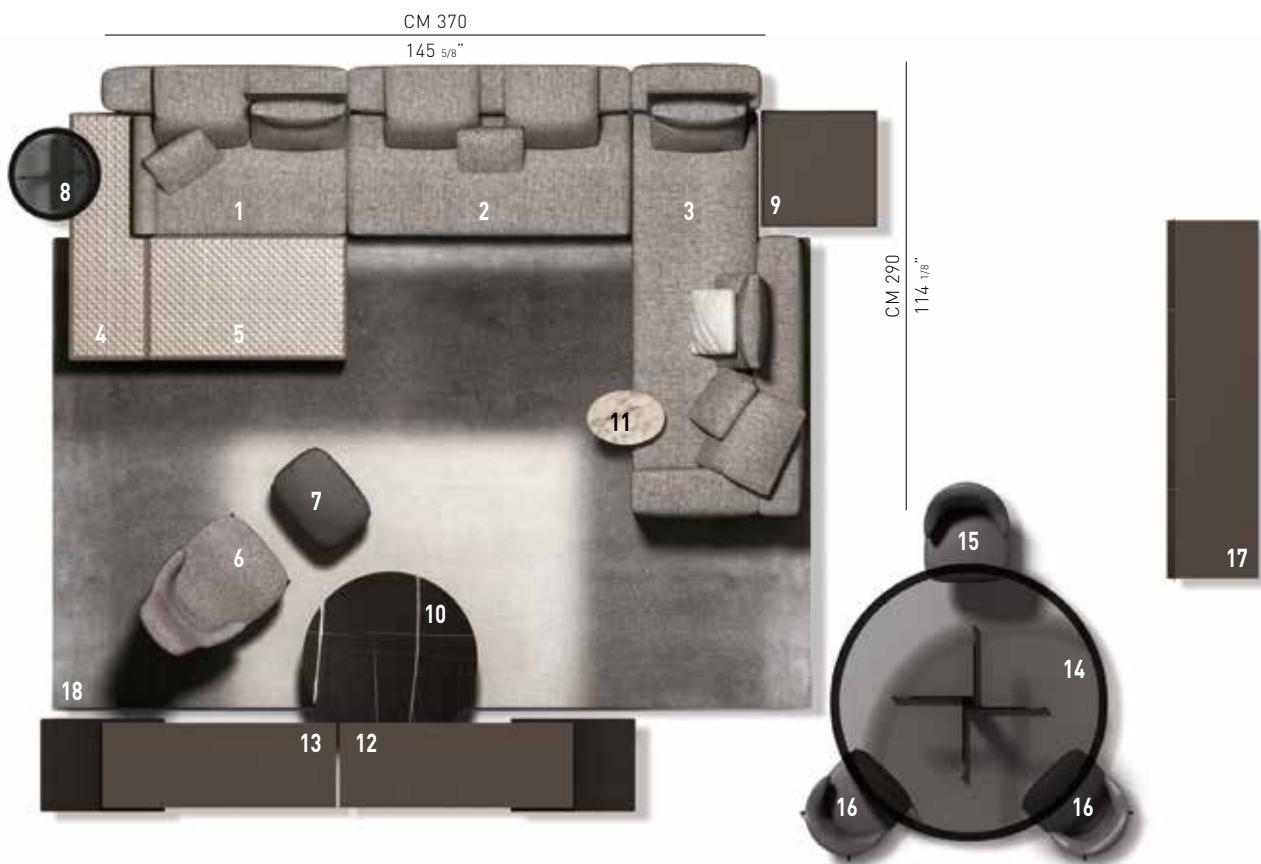

YANG — arrangement 02

SOFA ARRANGEMENT

- 1 **YANG**
"OFFSET" ELEMENT WITHOUT ARMREST SX
CM 155X105 H78
- 2 **YANG**
CENTRAL ELEMENT CM 180X105 H78
- 3 **YANG**
DAYBED-SOFA DX CM 290X105 H78
BACKREST CM 185
- 4 **YANG**
OTTOMAN CM 160X50 H38
- 5 **YANG**
OTTOMAN CM 130X80 H38

- 13 **AYLON**
"LIVING" SIDEBOARD DX CM 191X61 H50
- 14 **CATLIN "DINING"**
TABLE Ø CM 180 H73
- 15 **LESLIE "DINING"**
LITTLE ARMCHAIR- SWIVEL
CM 58X63 H80
- 16 **LESLIE "DINING"**
LITTLE ARMCHAIR
CM 58X63 H85
- 17 **AYLON**
"DINING" SIDEBOARD CM 232X60 H72
- 18 **LANDFIELD "ECLIPSE"**
RUG CM 500X300

12-13
AYLON
"LIVING" SIDEBOARD
CM 191X61 H50 SX/DX

14
CATLIN "DINING"
TABLE Ø CM 180 H73

15
LESLIE "DINING"
LITTLE ARMCHAIR - SWIVEL
CM 58X63 H80

16
LESLIE "DINING"
LITTLE ARMCHAIR
CM 58X63 H85

17
AYLON
"DINING" SIDEBOARD CM 232X60 H72

18
LANDFIELD "ECLIPSE"
RUG CM 500X300

Settings